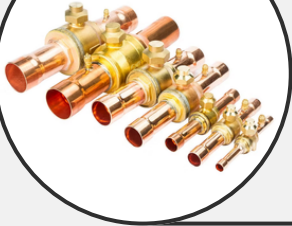

RUBBER INSULATION

Available in 1/2" & 3/4" THICKNESS :

- 1/4", 3/8", 1/2", 5/8", 3/4",
- 7/8", 1 1/8", 1 3/8", 1 5/8"

LIQUID LINE DRIER

Available in:

- 1/4", 3/8"
- 1/2", 5/8"

SUCTION LINE DRIER

Available in:

- 5/8", 3/4"
- 7/8", 1 1/8"

COPPER COIL

Available in:

- 3/8", 1/2", 5/8"
- 3/4", 7/8", 1/4"

5% SILVER SOLDER - 1.3*3.2* 500MM

REFRIGERATION PRODUCTS

BALL VALVE WITH CHARGING PORT

Available in:

- 3/8" , 1/2" , 5/8"
- 3/4" , 7/8" ,

SIGHT GLASS (FLARE)

Available in:

- 3/8" , 1/2" , 5/8"
- 3/4" , 1/4"

SIGHT GLASS (SWEAT)

Available in:

- 3/8" , 1/2" , 5/8"
- 3/4" , 1/4"

ACCESS VALVE

Available in:

- 3/16" x 0.35mm x 60mm
- 1/4" x 0.35mm x 60mm

INSULATION ADHESIVE TAPE

Available in:

- 3/8" , 1/2" , 5/8"
- 3/4" , 7/8" ,

WATER PIPES SCH 80

PVC PIPE- 20 FT
1/2", 3/4", 1"

CPVC PIPE- 20 FT
1/2", 3/4"