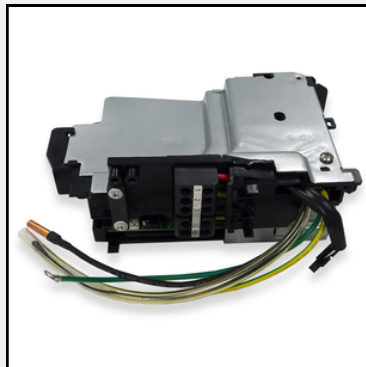

Full DC inverter

20+ SEER

TEL: +592 501-2990 & 643-7274, 189 BARR STREET KITTY, GEORGETOWN

AIR CONDITIONERS & ACCESSORIES

FAN MOTOR - I.D

CIRCUIT BOARD

BEARING BASE

**CROSS FLOW FAN
BLADE**

**ELECTRONIC CONTROL BOX
ASSEMBLY - INDOOR**

**AMBIENT TEMPERATURE
SENSOR ASSEMBLY**

**PIPE TEMPERATURE
SENSOR**

REMOTE CONTROLLER

AXIAL FLOW FAN

AIR CONDITIONERS & ACCESSORIES

FAN MOTOR - 0.D

Fan Motor Supporter Assembly