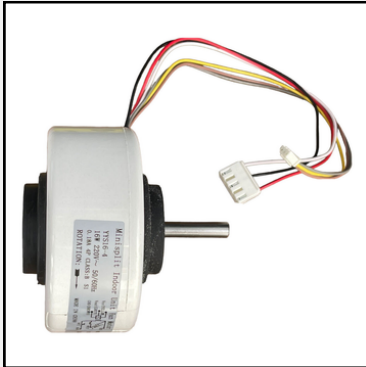

Full DC inverter

20+ SEER

TEL: +592 501-2990 & 643-7274, 189 BARR STREET KITTY, GEORGETOWN

AIR CONDITIONERS & ACCESSORIES

FAN MOTOR - I.D

CIRCUIT BOARD

BEARING BASE

**CROSS FLOW FAN
BLADE**

**ELECTRONIC CONTROL BOX
ASSEMBLY - INDOOR**

**AMBIENT TEMPERATURE
SENSOR ASSEMBLY**

**PIPE TEMPERATURE
SENSOR**

REMOTE CONTROLLER

AXIAL FLOW FAN

AIR CONDITIONERS & ACCESSORIES

FAN MOTOR - 0.D

Fan Motor Supporter Assembly