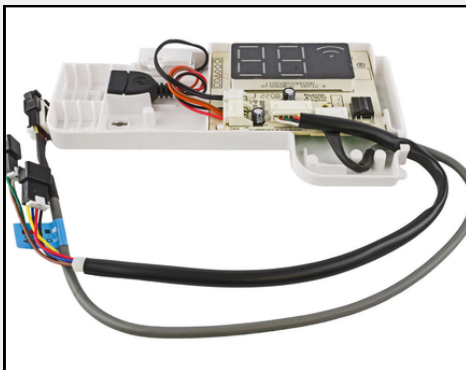

DISPLAY BOX ASSEMBLY